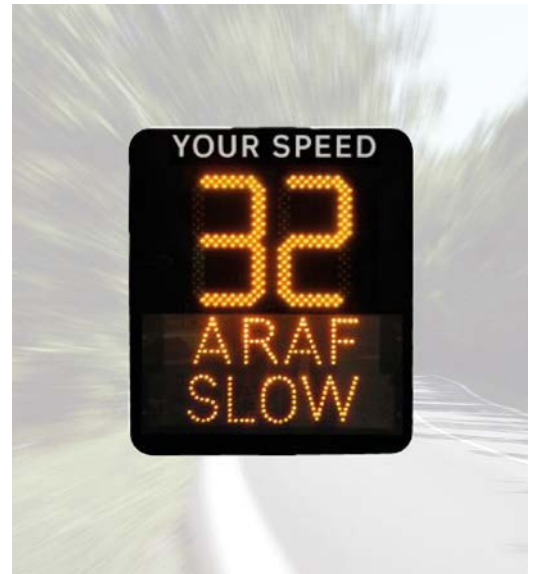

# Welsh DSD Speed Display Sign

## Large LED SPEED DISPLAY with ARAF SLOW Safety Message Face Option

The interactive sign will display a real-time illustration of the approaching speed of an oncoming vehicle when exceeding a pre-set threshold limit. However, if the approaching vehicle is above a secondary higher threshold limit, the sign will display both SPEED and ARAF SLOW. When the vehicle then slows down and the speed falls below the secondary threshold limit, the sign will display DIOLCH THANKS with the real-time speed.

The light output of the directional LED display is controlled via the inbuilt photo cell, achieving best performance whatever the light or weather conditions.

The MVD is discretely positioned within the sign body, showing no external traces of a detector, yet allowing maximum detection.